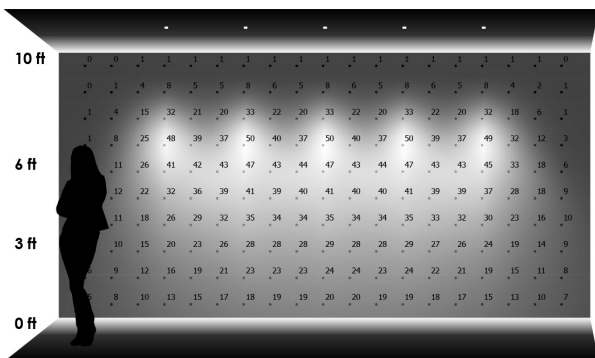

THREE LUMINAIRES
3'-0" away from wall
4'-0" on center