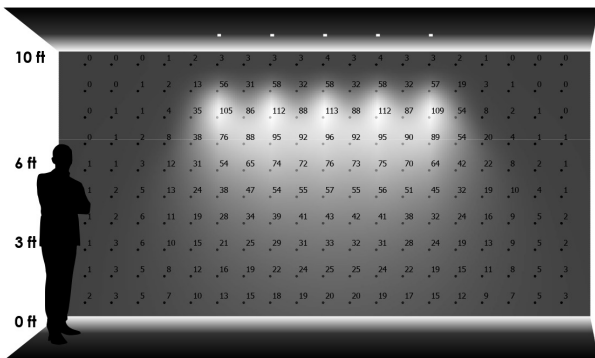

TW - A5 - 30L - 30K - xx - xx - MW

CANDLEPOWER CURVE TEST TWA5-1	PERFORMANCE SUMMARY	REFERENCE DIAGRAM
	Delivered Lumens: 2983 Luminaire Watts: 27.01 LER: 110.44 CP at 0deg (Nadir): 2723 CRI: Lumen Multiplier: CCT Multiplier:	

PERFORMANCE DATA - INITIAL ILLUMINATION (FOOTCANDLES) ON WALL - DIRECT LIGHT ONLY

THREE LUMINAIRES
2'-0" away from wall
4'-0" on center