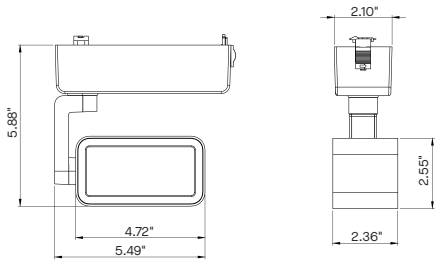

GREEN TEXT INDICATES QUICK SHIP OPTIONS

COPYRIGHT 2023 SPECTRUM LIGHTING, INC.

FIXTURE DIMENSIONS

FIXTURE ACCESSORIES

BETHL7A
HEX LOUVER

BET70WH/BK
MONO POINT CANOPY

TW - A5 - 30L - 30K - xx - xx - MW

CANDLEPOWER CURVE TEST TWA5-1	PERFORMANCE SUMMARY	REFERENCE DIAGRAM
	Delivered Lumens: 2983 Luminaire Watts: 27.01 LER: 110.44 CP at 0deg (Nadir): 2723 CRI: Lumen Multiplier: CCT Multiplier:	