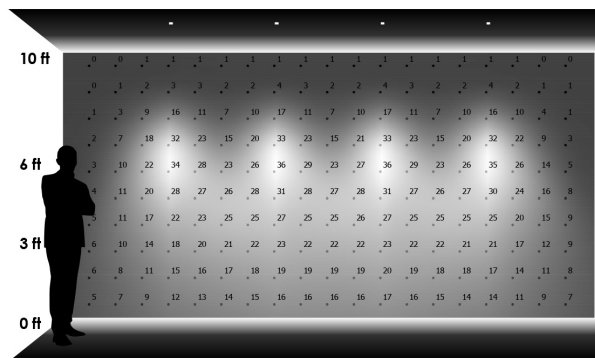

GREEN TEXT INDICATES QUICK SHIP OPTIONS

COPYRIGHT 2023 SPECTRUM LIGHTING, INC.

FIXTURE DIMENSIONS

FIXTURE ACCESSORIES

BETHL7A
HEX LOUVER

BET70WH/BK
MONO POINT CANOPY

TW - A5 - 30L - 30K - xx - xx - MW

CANDLEPOWER CURVE TEST TWA5-1	PERFORMANCE SUMMARY	REFERENCE DIAGRAM
	Delivered Lumens: 2983 Luminaire Watts: 27.01 LER: 110.44 CP at 0deg (Nadir): 2723 CRI: Lumen Multiplier: CCT Multiplier:	

PERFORMANCE DATA - INITIAL ILLUMINATION (FOOTCANDLES) ON WALL - DIRECT LIGHT ONLY

THREE LUMINAIRES
2'-0" away from wall
4'-0" on center

THREE LUMINAIRES
2'-6" away from wall
4'-0" on center

THREE LUMINAIRES
3'-0" away from wall
4'-0" on center