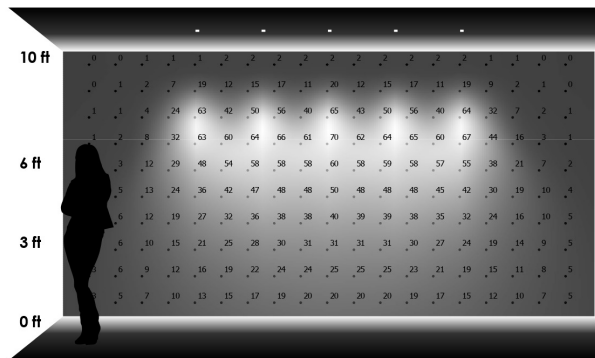

THREE LUMINAIRES
2'-6" away from wall
4'-0" on center