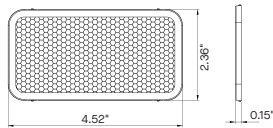

GREEN TEXT INDICATES QUICK SHIP OPTIONS

COPYRIGHT 2023 SPECTRUM LIGHTING, INC.

FIXTURE DIMENSIONS

FIXTURE ACCESSORIES

BETHL7A
HEX LOUVER

BET70WH/BK
MONO POINT CANOPY

TW - A5 - 30L - 30K - xx - xx - MW

CANDLEPOWER CURVE TEST TWA5-1	PERFORMANCE SUMMARY	REFERENCE DIAGRAM
	Delivered Lumens: 2983 Luminaire Watts: 27.01 LER: 110.44 CP at 0deg (Nadir): 2723 CRI: Lumen Multiplier: CCT Multiplier:	