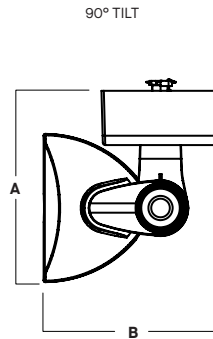

¹Nominal Delivered Lumens at 50L 35Kxx BET MW

PROJECT: _____

QUANTITY: _____

TYPE: _____

SERIES

Wide Flood 105° x 97° wall wash track or monopoint luminaire with up to 5300 lumens delivered.

180° of vertical tilt with degree indexing.

■ DLC PREMIUM LISTED OPTIONS

COPYRIGHT 2023 SPECTRUM LIGHTING, INC.

FIXTURE DIMENSIONS

A	B
76	4.84
194.1 mm	122.9 mm

A	B	C	D	E
4.84	3.14	8.25	1.77	3.86
122.9 mm	79.8 mm	209.6 mm	45.0 mm	98.0 mm

A	B
6.25	5.75
158.7 mm	145.9 mm

A	B
6.89	7.11
175.0 mm	180.7 mm

FIXTURE ACCESSORIES

BETHL7A
HEX LOUVER

BET70WH/BK
MONO POINT CANOPY

TWY7 50L 35K xx BET MW

CANDLEPOWER CURVE TEST SP-01383	PERFORMANCE SUMMARY	REFERENCE DIAGRAM
------------------------------------	---------------------	-------------------