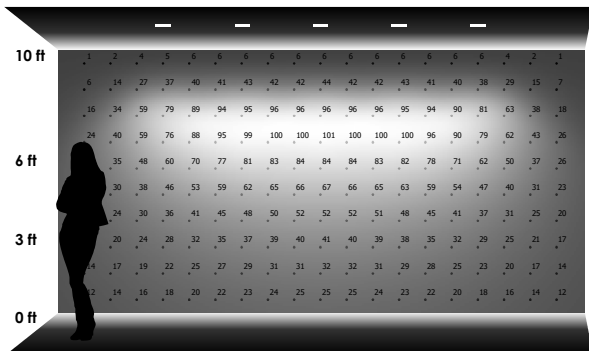

5 LUMINAIRES
3' - 0" away from wall
3' - 0" between luminaires