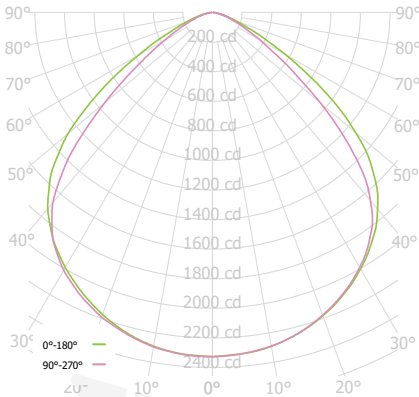

■ DLC PREMIUM LISTED OPTIONS

COPYRIGHT 2023 SPECTRUM LIGHTING, INC.

FIXTURE DIMENSIONS

A	B
76	4.84
194.1 mm	122.9 mm

A	B	C	D	E
4.84	3.14	8.25	1.77	3.86
122.9 mm	79.8 mm	209.6 mm	45.0 mm	98.0 mm

A	B
6.25	5.75
158.7 mm	145.9 mm

A	B
6.89	7.11
175.0 mm	180.7 mm

FIXTURE ACCESSORIES

BETHL7A
HEX LOUVER

BET70WH/BK
MONO POINT CANOPY

TWY7 50L 35K xx BET MW

CANDLEPOWER CURVE TEST SP-01383	PERFORMANCE SUMMARY	REFERENCE DIAGRAM
------------------------------------	---------------------	-------------------

Delivered Lumens: 5329
 Luminaire Watts: 41
 LER: 129.98
 CP at 0deg (Nadir): 2326
 CRI: 80+
 Lumen Multiplier: N/A, only 50L tested
 CCT Multiplier: 30K x 0.93, 40K x 1.0

PERFORMANCE DATA - INITIAL ILLUMINATION (FOOTCANDLES) ON WALL - DIRECT LIGHT ONLY