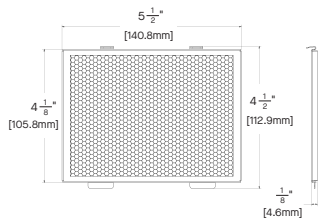

■ DLC PREMIUM LISTED OPTIONS

COPYRIGHT 2023 SPECTRUM LIGHTING, INC.

FIXTURE DIMENSIONS

A	B
76	4.84
194.1 mm	122.9 mm

A	B	C	D	E
4.84	3.14	8.25	1.77	3.86
122.9 mm	79.8 mm	209.6 mm	45.0 mm	98.0 mm

A	B
6.25	5.75
158.7 mm	145.9 mm

A	B
6.89	7.11
175.0 mm	180.7 mm

FIXTURE ACCESSORIES

BETHL7A
HEX LOUVER

BET70WH/BK
MONO POINT CANOPY

TWY7 50L 35K xx BET MW

CANDLEPOWER CURVE TEST SP-01383	PERFORMANCE SUMMARY	REFERENCE DIAGRAM
------------------------------------	---------------------	-------------------