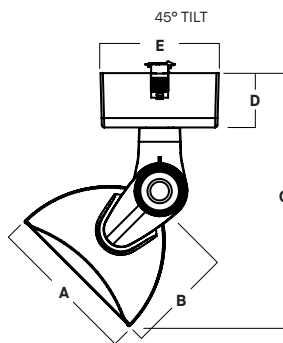

■ DLC PREMIUM LISTED OPTIONS

COPYRIGHT 2023 SPECTRUM LIGHTING, INC.

FIXTURE DIMENSIONS

A	B
76	4.84
194.1 mm	122.9 mm

A	B	C	D	E
4.84	3.14	8.25	1.77	3.86
122.9 mm	79.8 mm	209.6 mm	45.0 mm	98.0 mm

A	B
6.25	5.75
158.7 mm	145.9 mm

A	B
6.89	7.11
175.0 mm	180.7 mm

FIXTURE ACCESSORIES

BETHL7A
HEX LOUVER

BET70WH/BK
MONO POINT CANOPY

TWY7 50L 35K xx BET MW

CANDLEPOWER CURVE TEST SP-01383	PERFORMANCE SUMMARY	REFERENCE DIAGRAM
------------------------------------	---------------------	-------------------