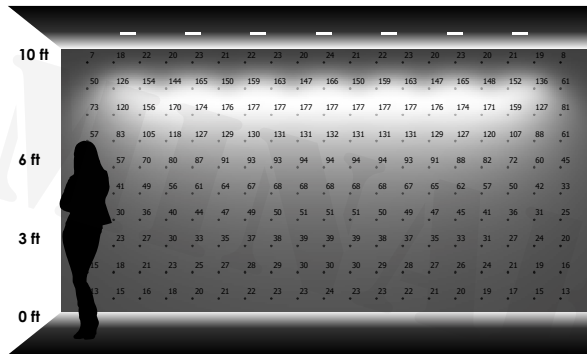

7 LUMINAIRES
2' - 6" away from wall
2' - 6" between luminaires