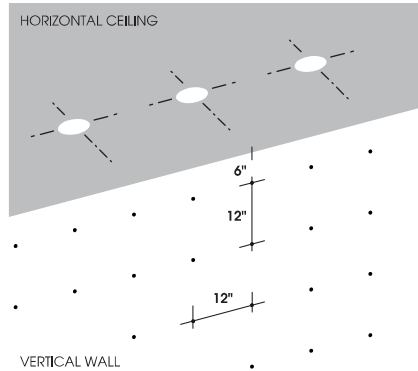

TWY7 50L 35K xx BET MW

CANDLEPOWER CURVE TEST SP-01383	PERFORMANCE SUMMARY	REFERENCE DIAGRAM

Delivered Lumens: 5329
Luminaire Watts: 41
LER: 129.98
CP at 0deg (Nadir): 2326
CRI: 80+
Lumen Multiplier: N/A, only 50L tested
CCT Multiplier: 30K x 0.93, 40K x 1.0

PERFORMANCE DATA - INITIAL ILLUMINATION (FOOTCANDLES) ON WALL - DIRECT LIGHT ONLY