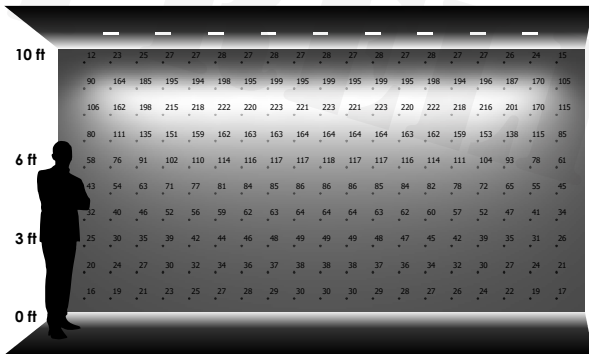

PERFORMANCE DATA - INITIAL ILLUMINATION (FOOTCANDLES) ON WALL - DIRECT LIGHT ONLY

9 LUMINAIRES
2' - 0" away from wall
2' - 0" between luminaires