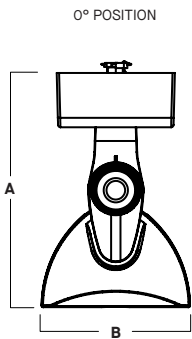

¹Nominal Delivered Lumens at 50L 35Kxx BET MW

PROJECT: _____

QUANTITY: _____

TYPE: _____

SERIES

Wide Flood 105° x 97° wall wash track or monopoint luminaire with up to 5300 lumens delivered.

180° of vertical tilt with degree indexing.

■ DLC PREMIUM LISTED OPTIONS

COPYRIGHT 2023 SPECTRUM LIGHTING, INC.

FIXTURE DIMENSIONS

A	B
76	4.84
194.1 mm	122.9 mm

A	B	C	D	E
4.84	3.14	8.25	1.77	3.86
122.9 mm	79.8 mm	209.6 mm	45.0 mm	98.0 mm

A	B
6.25	5.75
158.7 mm	145.9 mm

A	B
6.89	7.11
175.0 mm	180.7 mm

FIXTURE ACCESSORIES

BETHL7A
HEX LOUVER

BET70WH/BK
MONO POINT CANOPY

TWY7 50L 35K xx BET MW

CANDLEPOWER CURVE TEST SP-01383	PERFORMANCE SUMMARY	REFERENCE DIAGRAM
------------------------------------	---------------------	-------------------