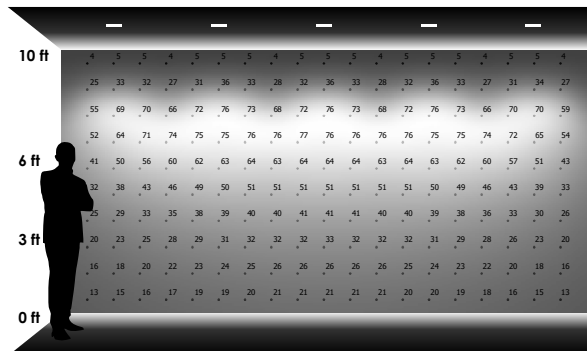

5 LUMINAIRES
3' - 0" away from wall
4' - 0" between luminaires